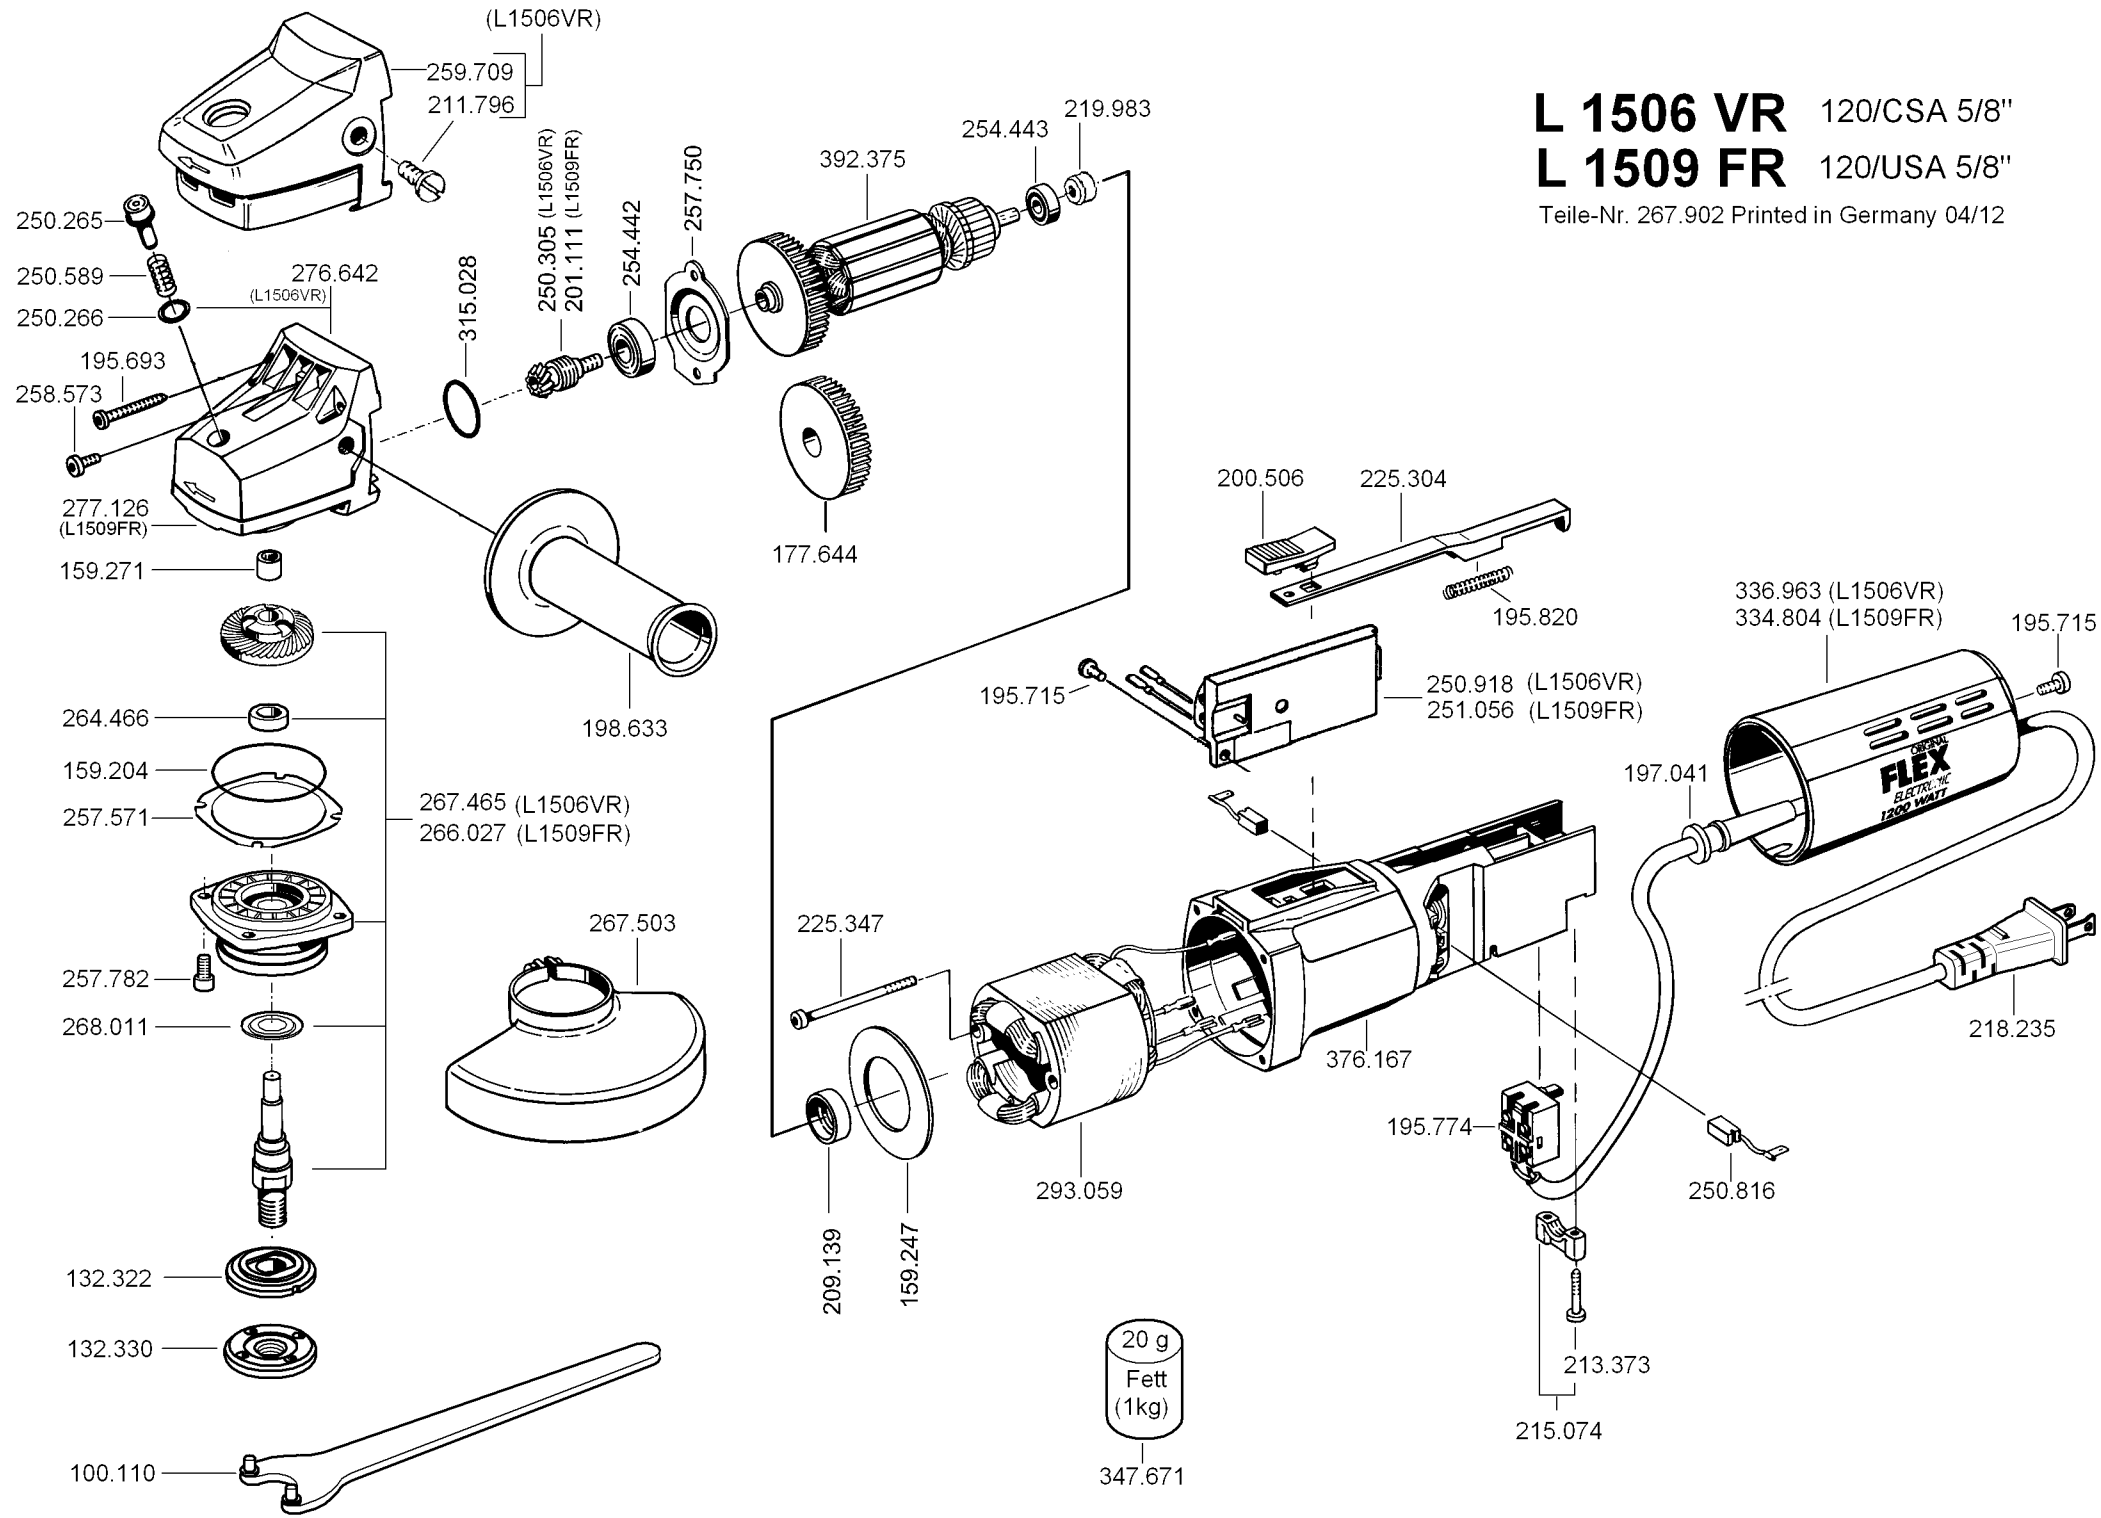

L 1506 VR 120/CSA 5/8"
L 1509 FR 120/USA 5/8"

Teile-Nr. 267.902 Printed in Germany 04/12

(L1506VR)

259.709
211.796

250.305 (L1506VR)
201.111 (L1509FR)

276.642
(L1506VR)

315.028

257.750

392.375

254.443

219.983

250.265

250.589

250.266

195.693

258.573

195.820

336.963 (L1506VR)
334.804 (L1509FR)

195.715

195.715

250.918 (L1506VR)
251.056 (L1509FR)

197.041

218.235

225.347