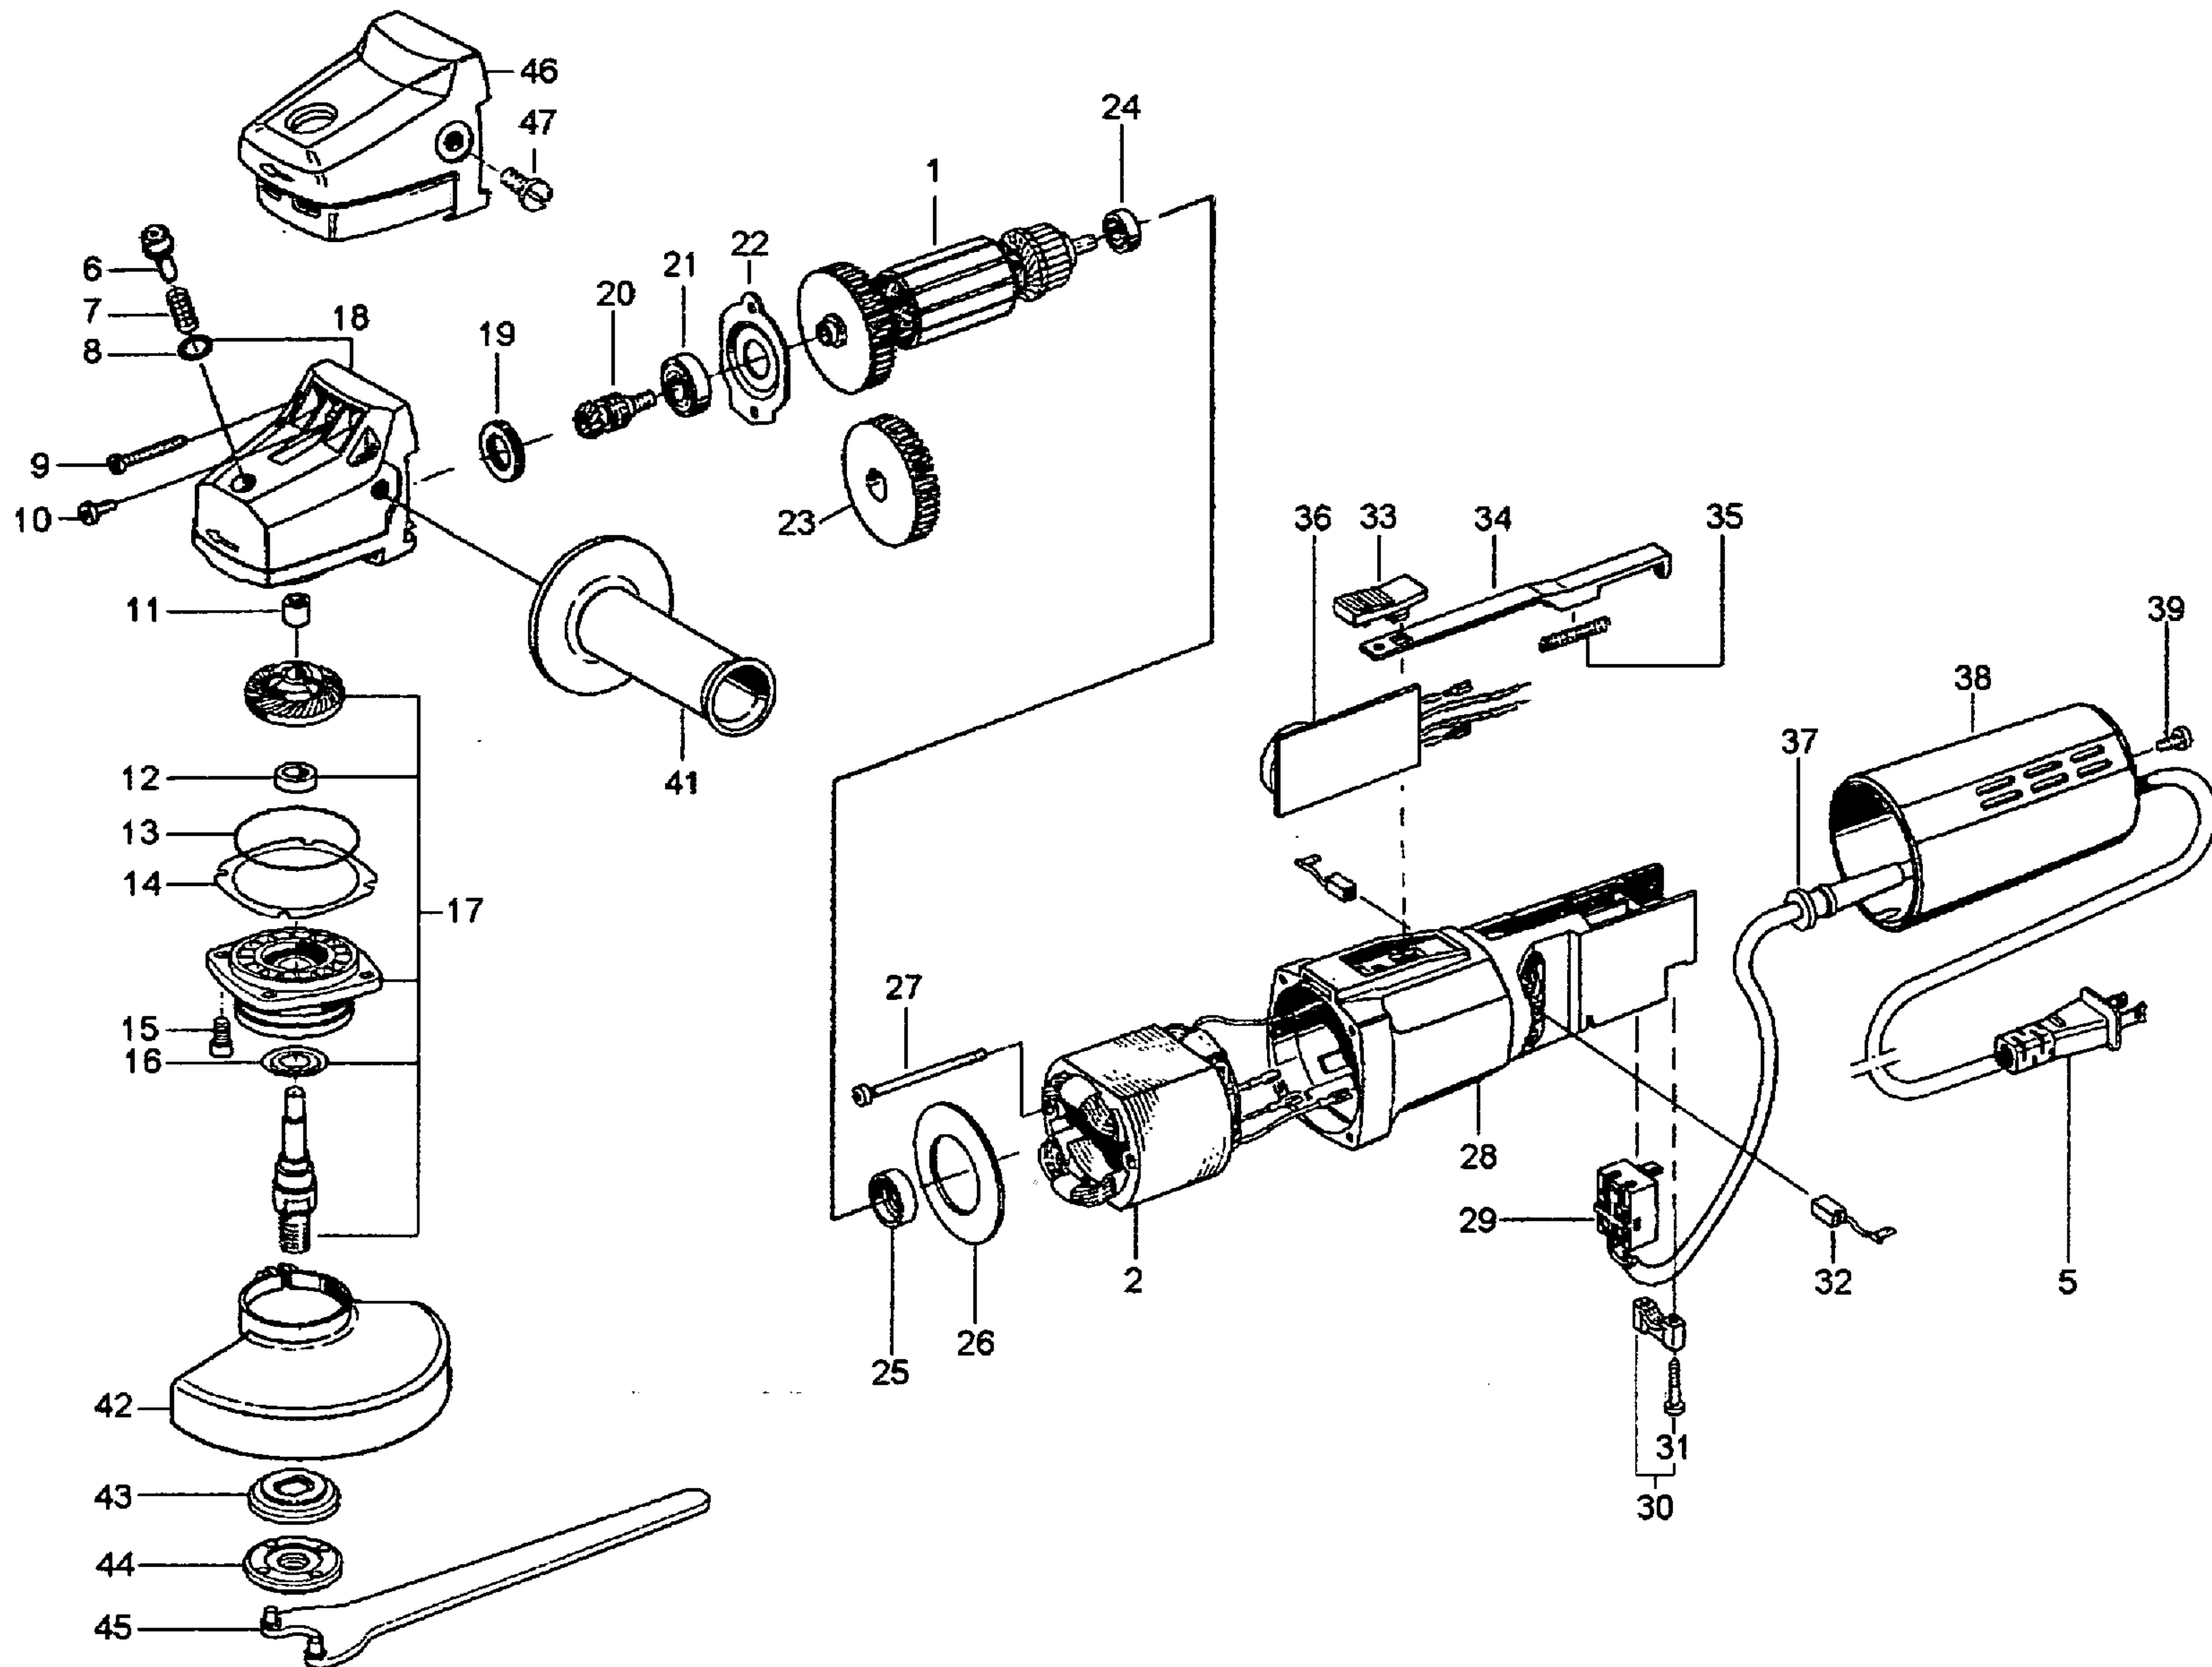

FLEX

GRINDER/POLISHER

WARNING: Electrical repairs should only be attempted by trained repairmen. Contact the nearest Authorized Service Station.

L1106VE
120/USA

Ref. No.	Part No.	Description
1	166561	Armature
2	292672	Field
5	218235	Cord cpl.
6	250265	Lock Button
7	250589	Spring
8	250266	O-Ring
9	195693	Screw
10	258573	Screw
11	159271	Bearing
12	264466	Pin
13	159204	O-Ring
14	257571	Washer
15	257782	Screw
16	268011	Sealing Ring
17	267465	Gear Shaft Assembl.
18	276642	Gear Housing
19	256157	Bushing
20	250305	Pinion
21	254442	Bearing
22	257750	Bearing Cover
23	235164	Fan
24	254443	Bearing
25	209139	Bearing Ring
26	159247	Air Guide
27	196169	Screw
28	203068	Motor Housing

Ref. No.	Part No.	Description
29	195782	Switch
30	215074	Cable Clamp
31	213373	Screw
32	285994	Brush
33	211451	Control Lever
34	195812	Control Rods
35	195820	Spring
36	328251	Elektronic
37	215848	Cable Sleeve
38	337013	Cover
39	195715	Screw
41	198633	Side Handle
42	267503	Guard
43	132322	Inner Flansch
44	132330	Clamping Nut
45	100110	Spanner Wrench
46	259709	Crip Cap
47	211796	Screw
**	255691	Grease
**		NOT SHOWN