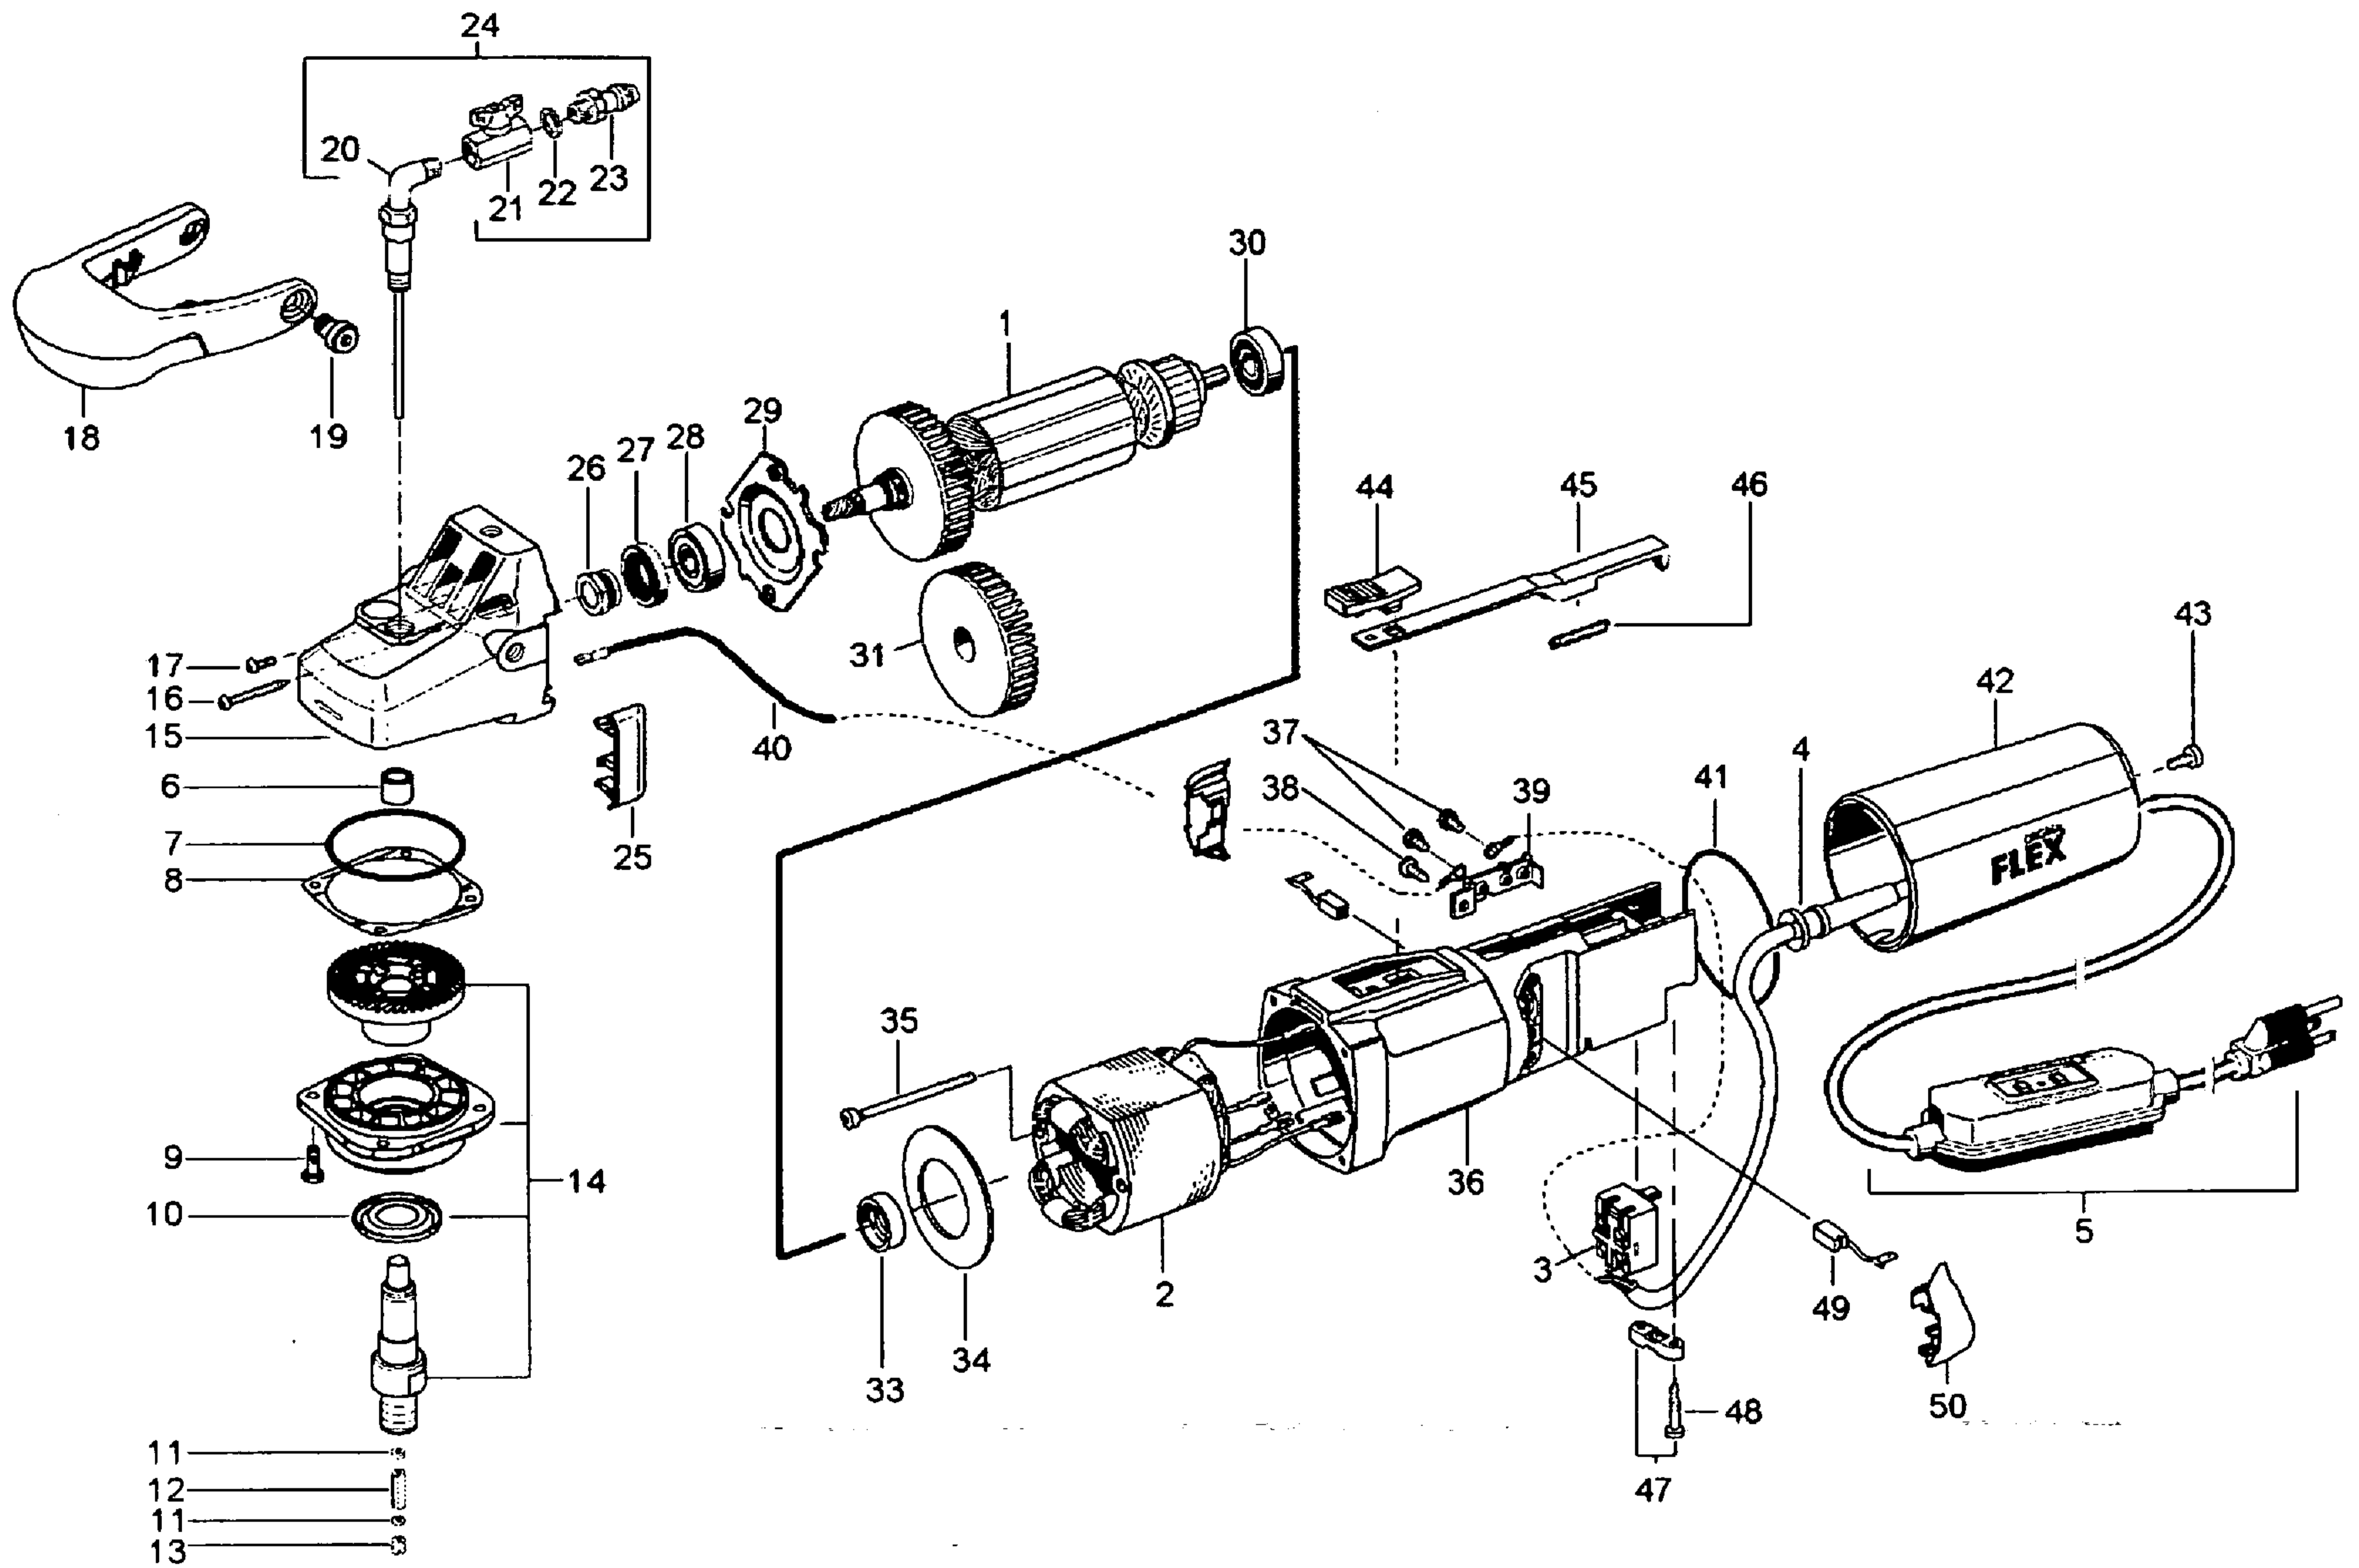

## WET POLISHER

**WARNING:** Electrical repairs should only be attempted by trained repairmen. Contact the nearest Authorized Service Station.

**LW1703S**  
120/USA

Ref. No.	Part No.	Description
1	310425	Armature
2	293083	Field
3	251331	Switch
4	218294	Cable Clamp
5	290521	Cord
6	199141	Bearing
7	159204	O-Ring
8	257602	Washer
9	257782	Screw
10	257591	Seal
11	113263	Ring
12	113247	Stuffing Box
13	113271	Pin
14	314366	Gear Shaft Assembl.
15	309745	Gear Housing
16	195693	Screw
17	258573	Screw
18	293709	Handle
19	255964	Screw
20	305626	Bracket
21	251646	Ball Valve
22	251648	Sealing
23	251650	Connector
24	306231	Water Inlet
25	258856	Air Guide
26	292478	Bushing
27	256157	Seal
28	305286	Bearing
29	154997	Bearing Cover
30	254443	Bearing

Ref. No.	Part No.	Description
31	235164	Fan
33	209139	Bearing Ring
34	299332	Air Guide
35	255954	Screw
36	255953	Motor Housing
37	258573	Screw
38	195715	Screw
39	280259	Plate
40	277436	Wire
41	159204	O-Ring
42	334782	Cover
43	195715	Screw
44	211451	Control Lever
45	225304	Switch Rod
46	195820	Spring
47	292923	Cable Clamp
48	213373	Screw
49	280291	Brush
50	317632	Brush Cover
**	255691	Grease
**		NOT SHOWN