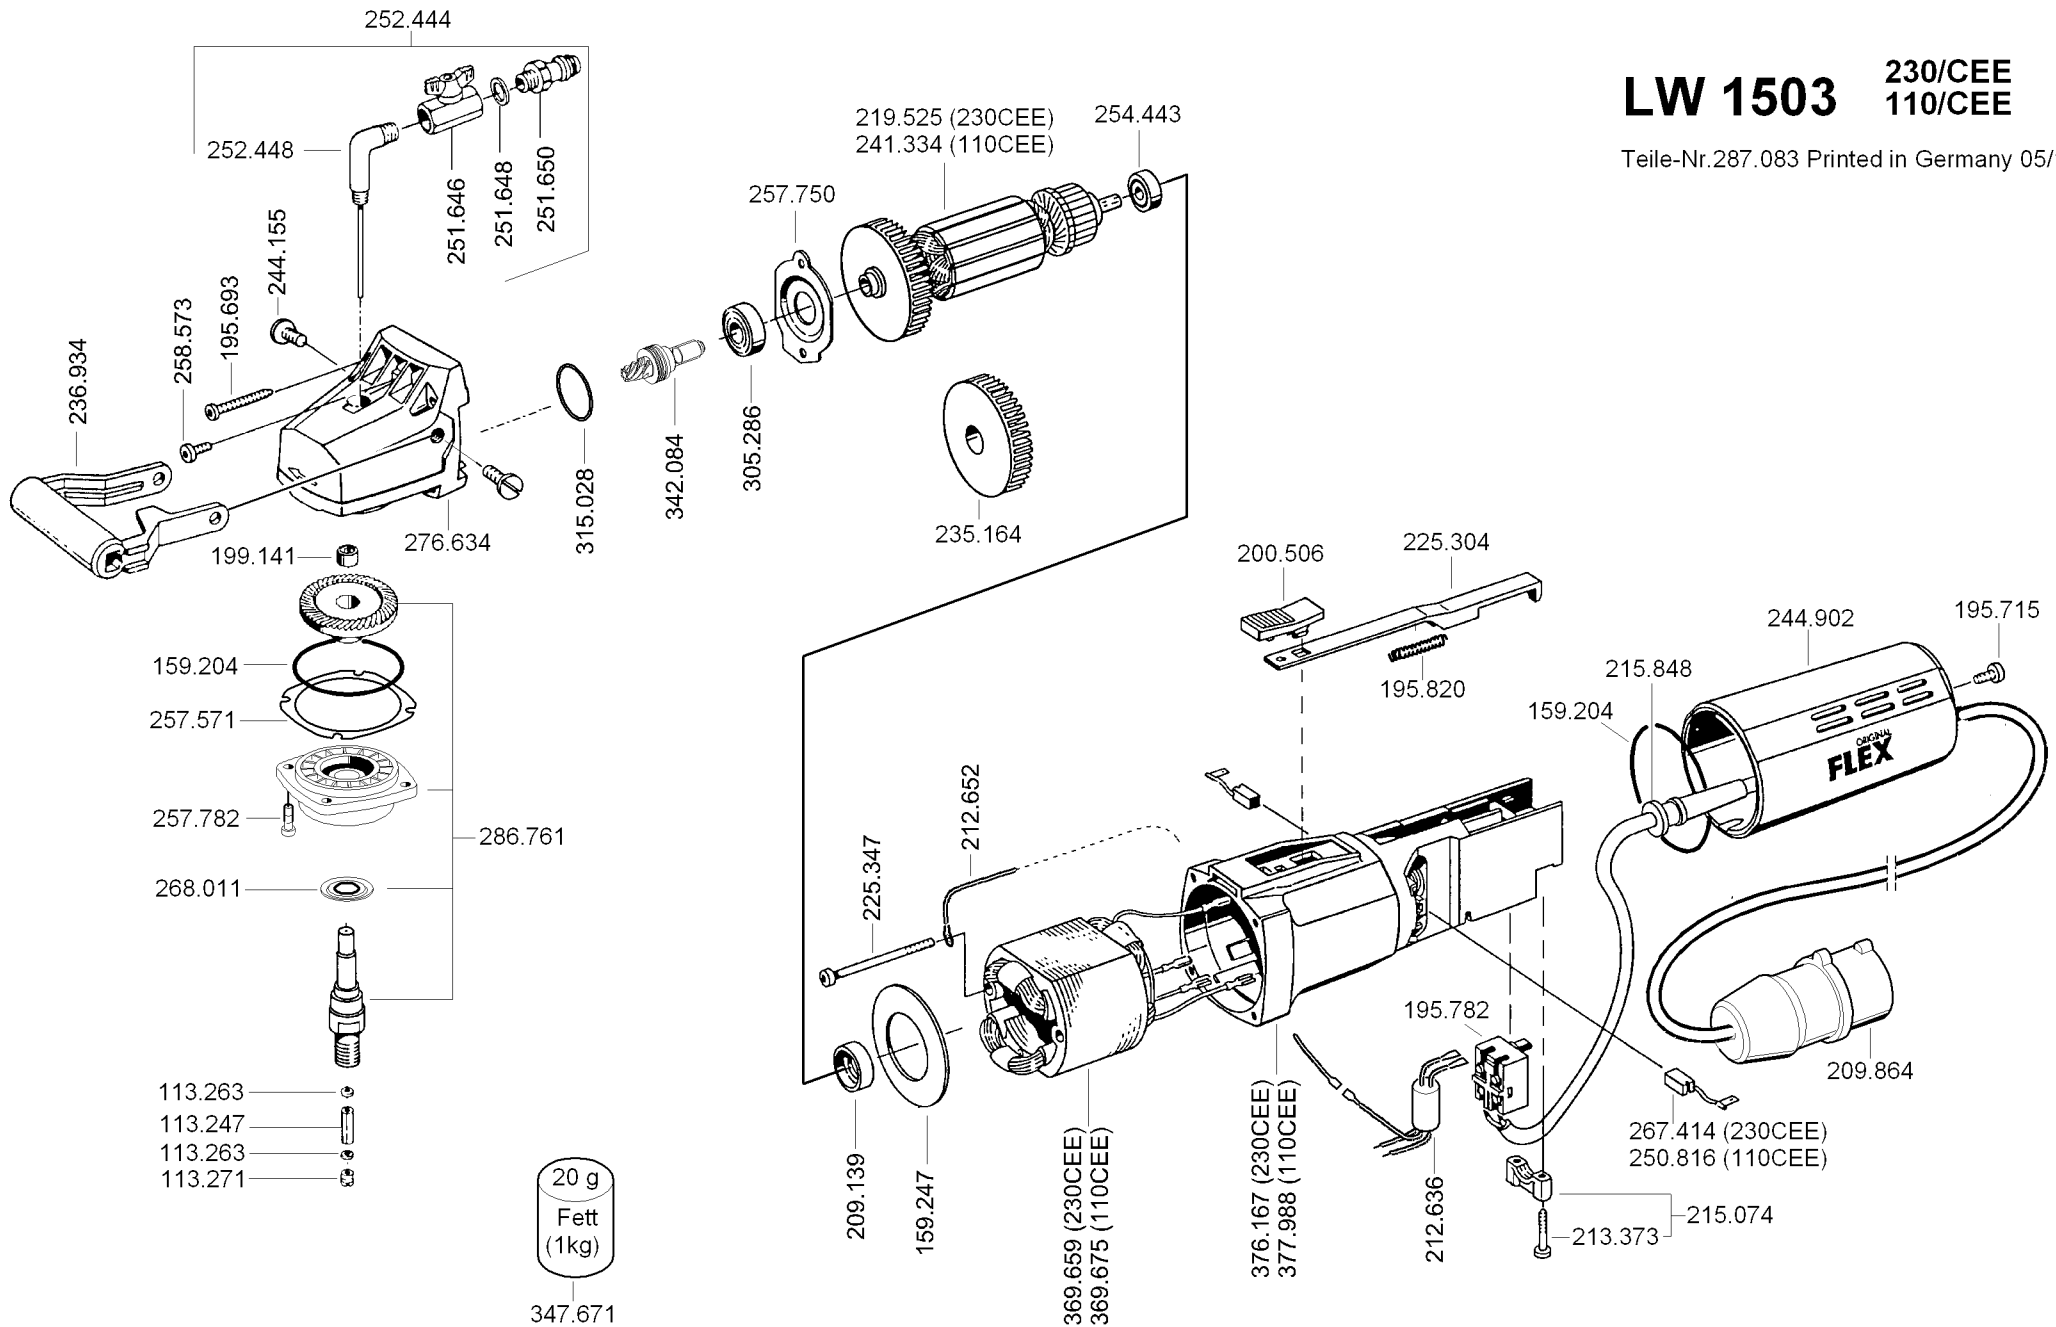

LW 1503 230/CEE 110/CEE

Teile-Nr.287.083 Printed in Germany 05/11

20 g
Fett
(1kg)

347.671