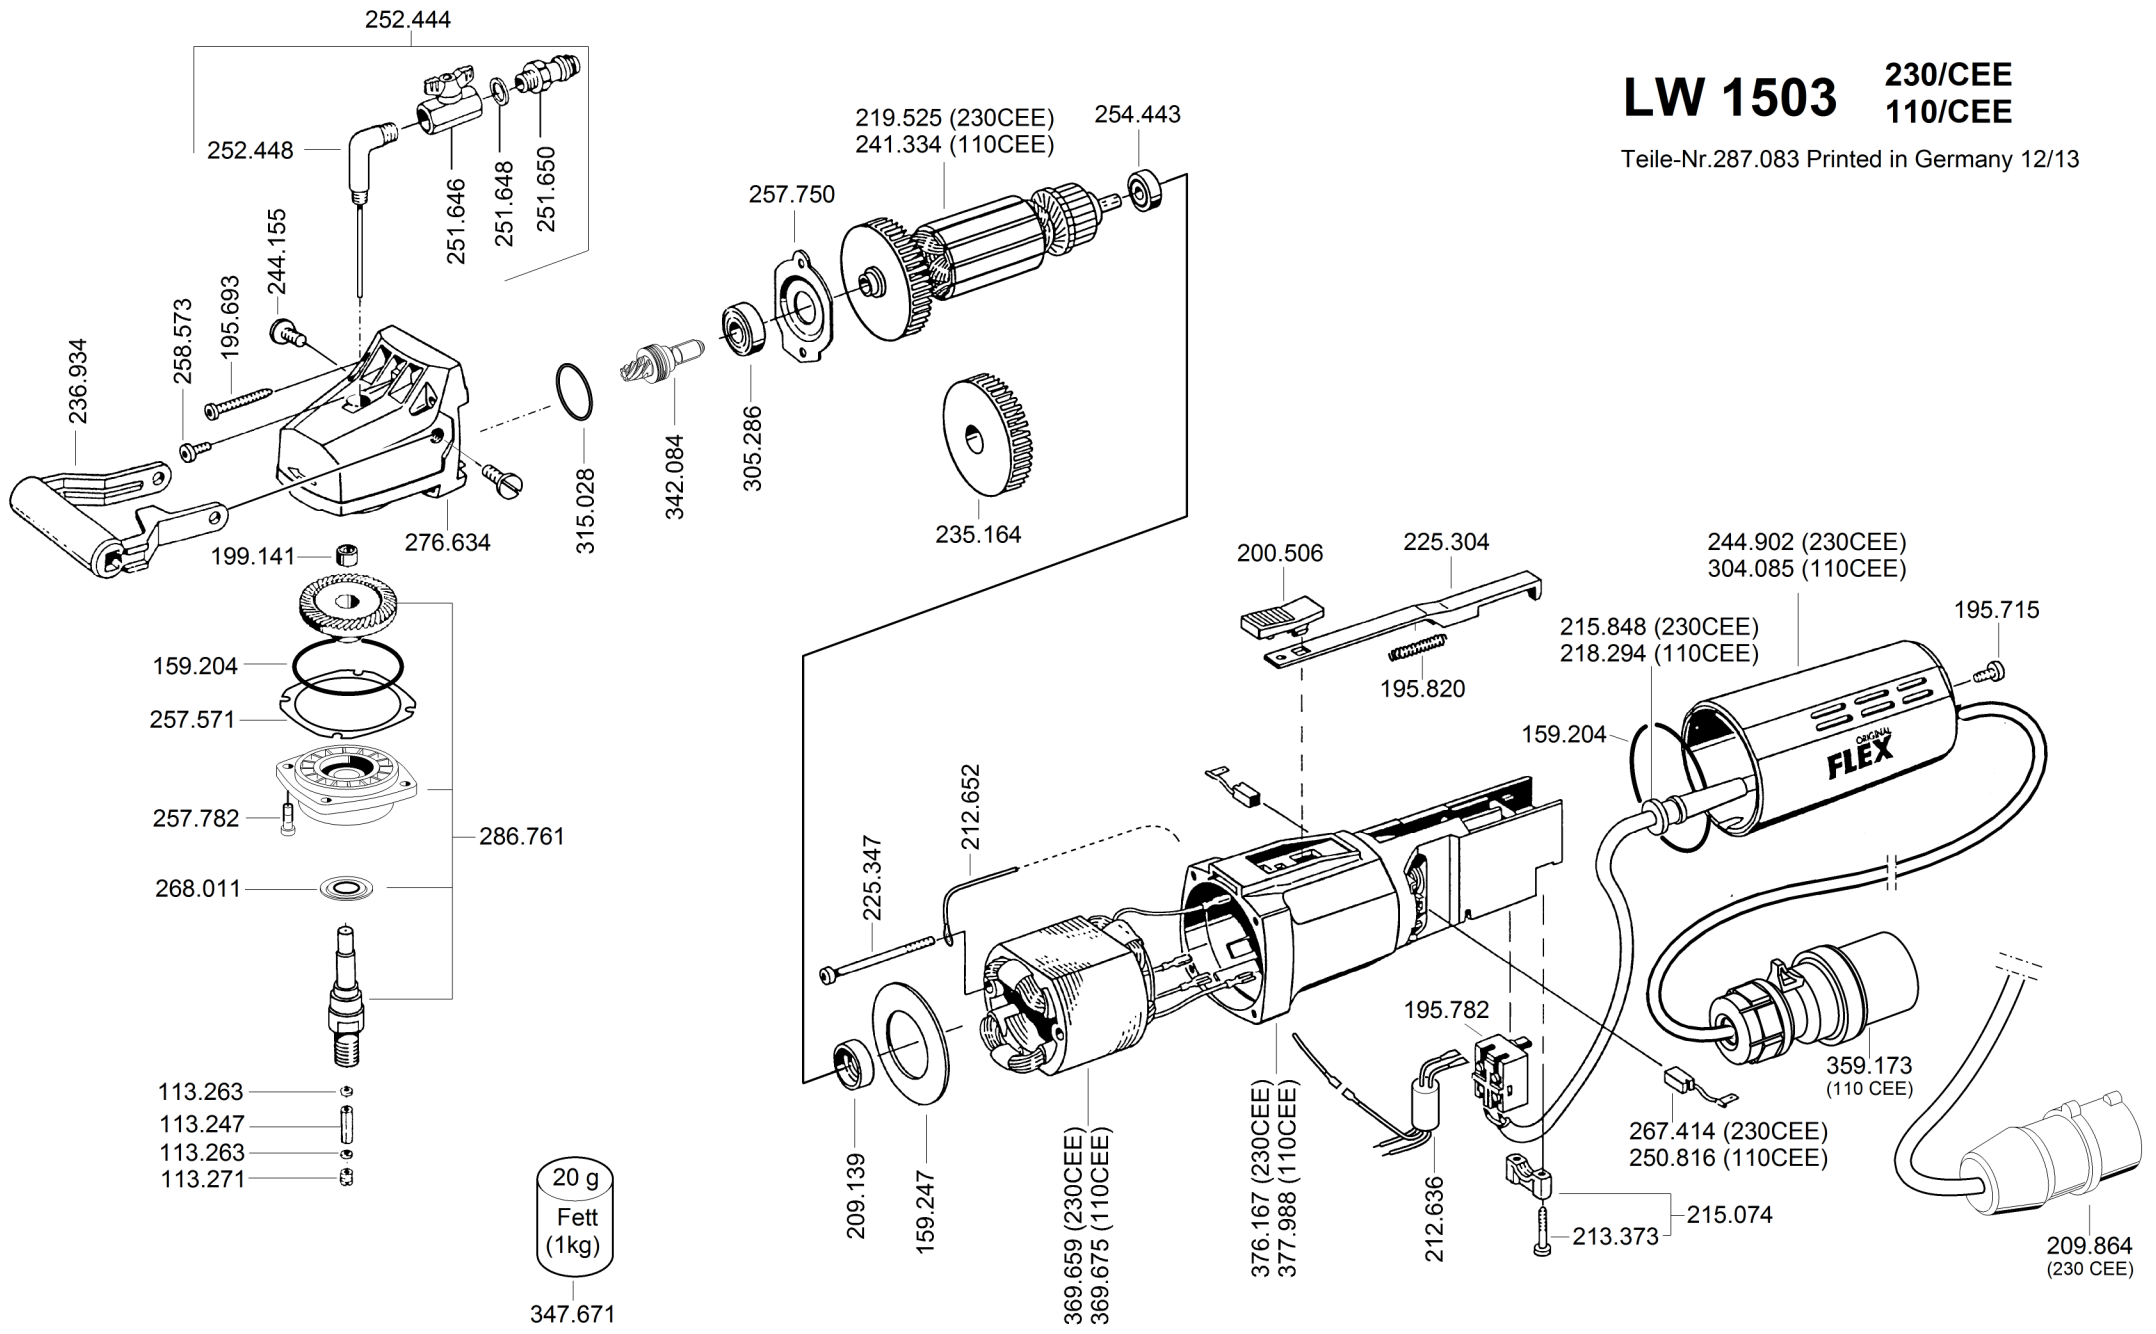

LW 1503 230/CEE 110/CEE

Teile-Nr.287.083 Printed in Germany 12/13

347.671