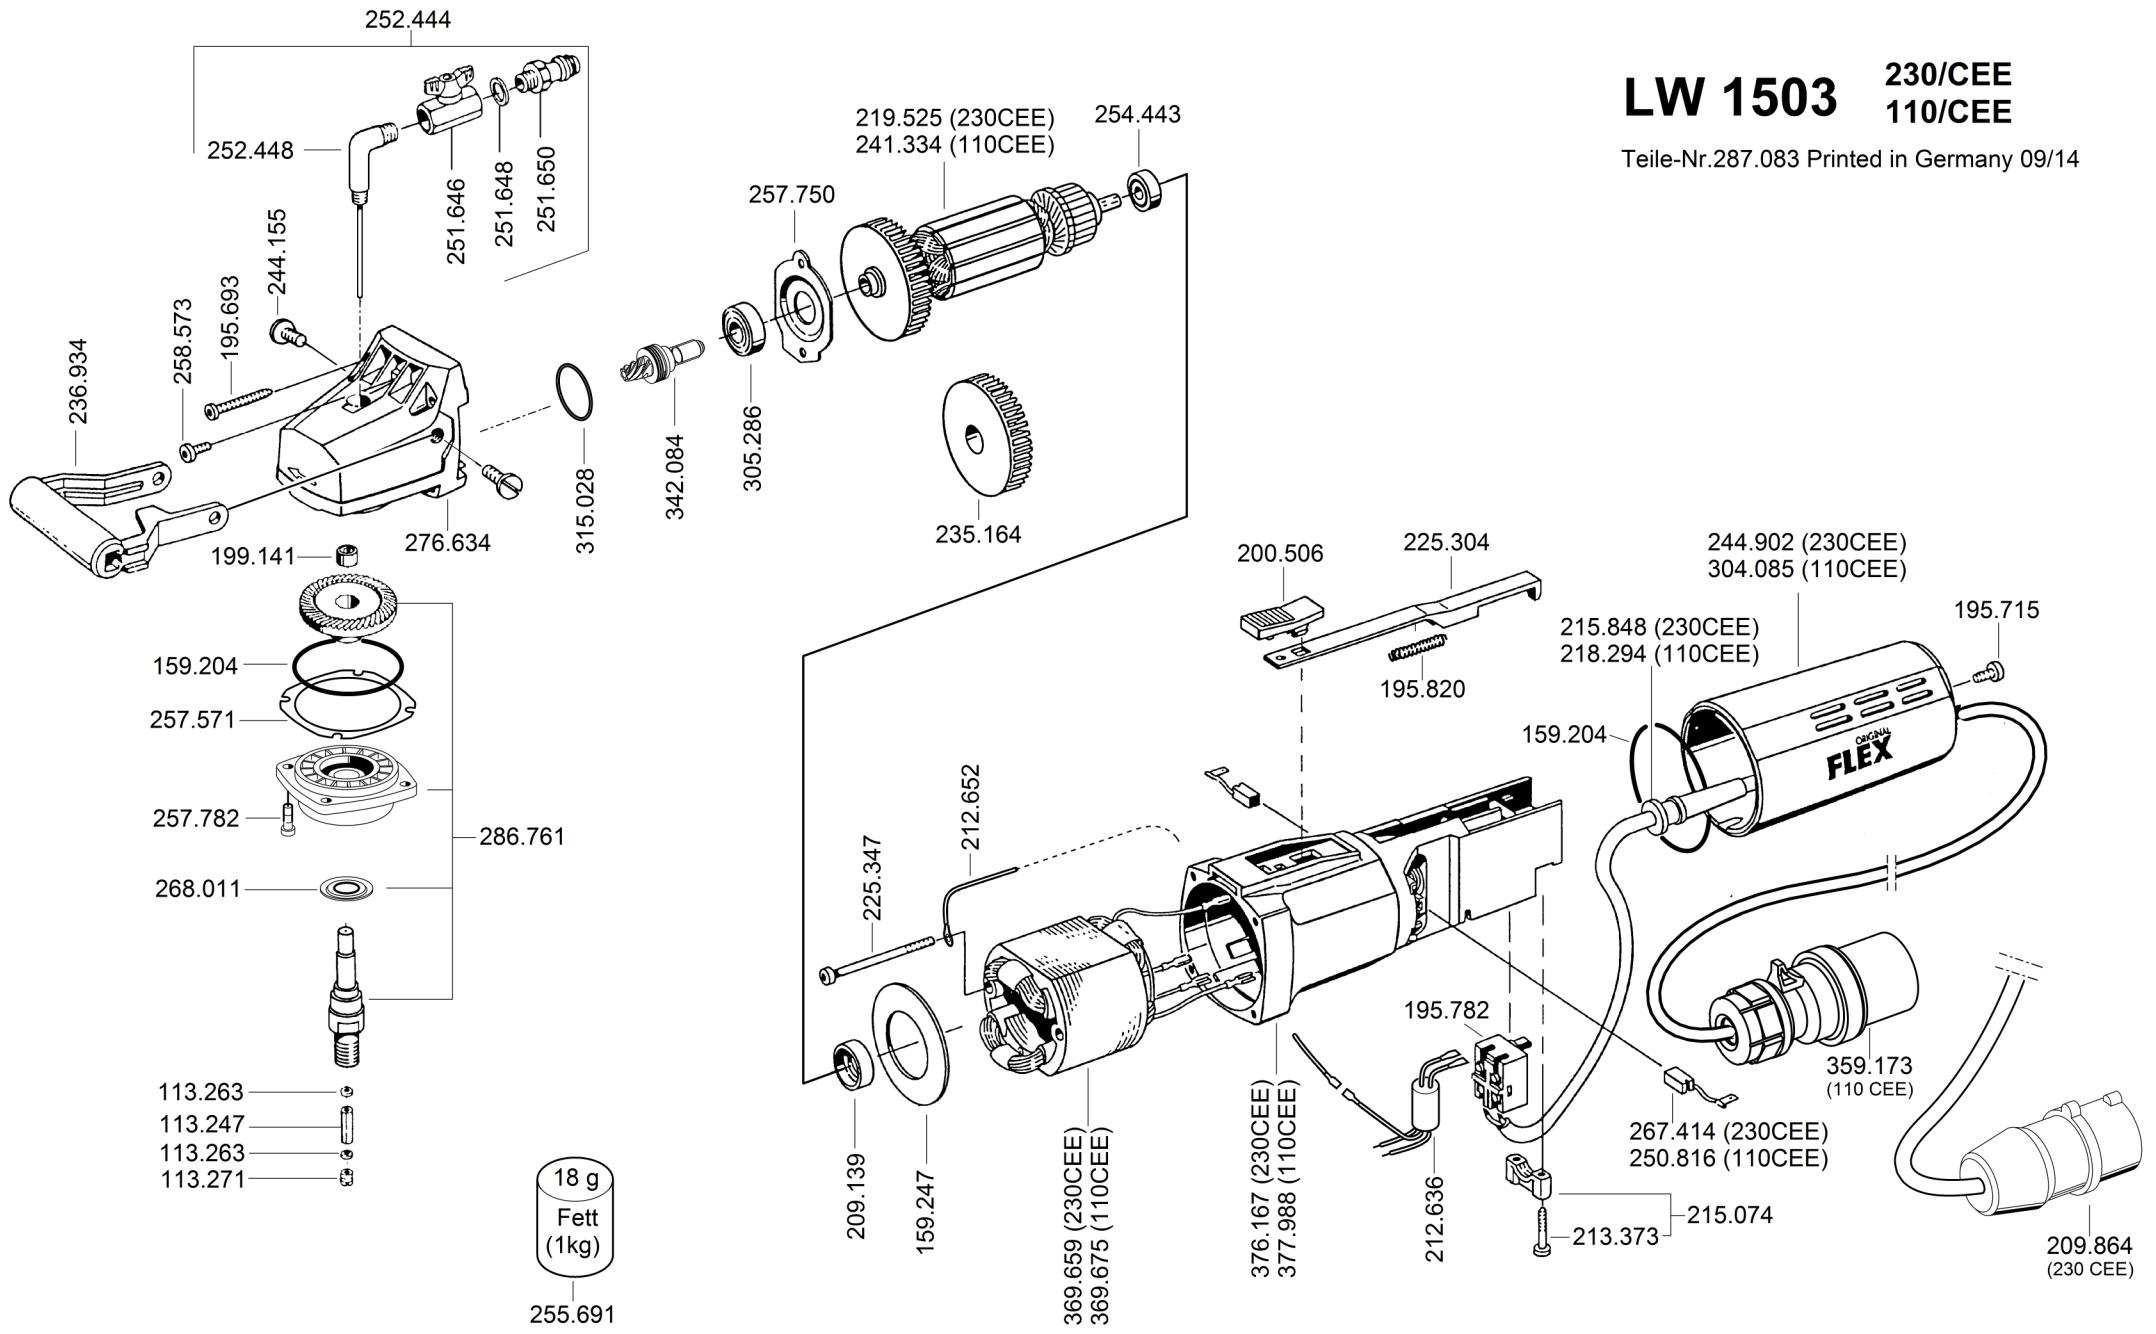

# LW 1503 230/CEE 110/CEE

Teile-Nr.287.083 Printed in Germany 09/14

255.691