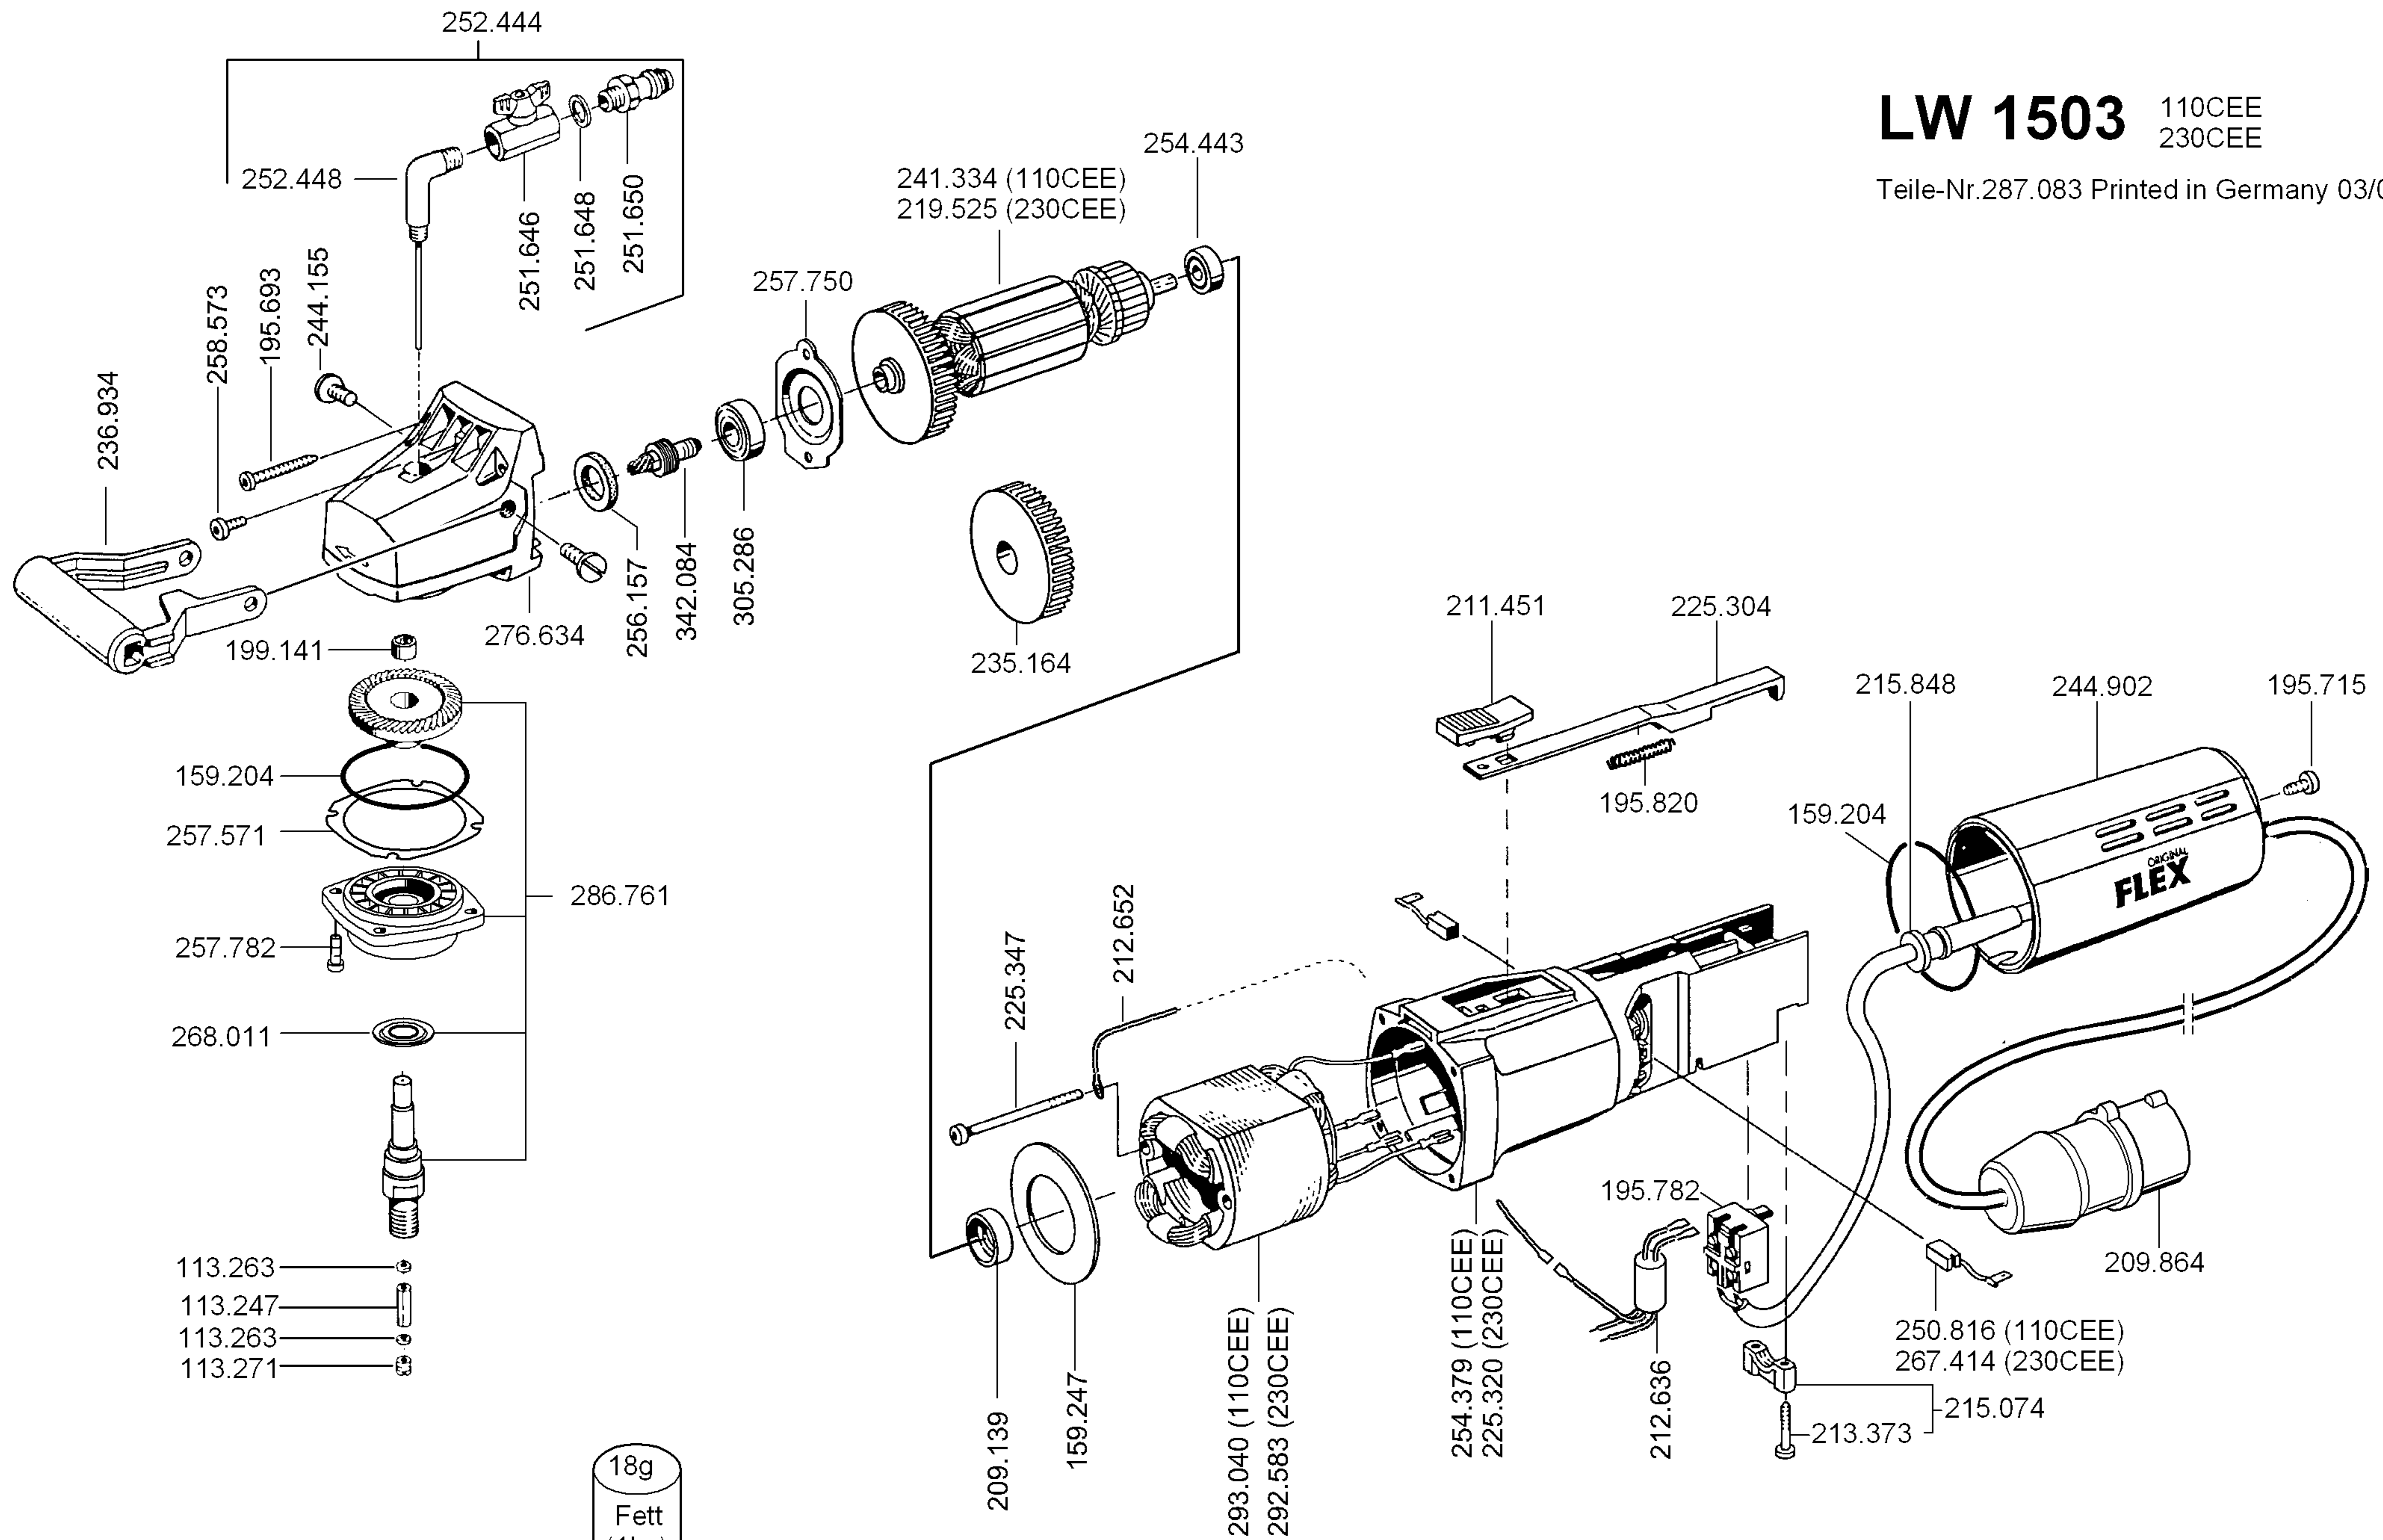

LW 1503

110CEE
230CEE

Teile-Nr.287.083 Printed in Germany 03/08

255.691