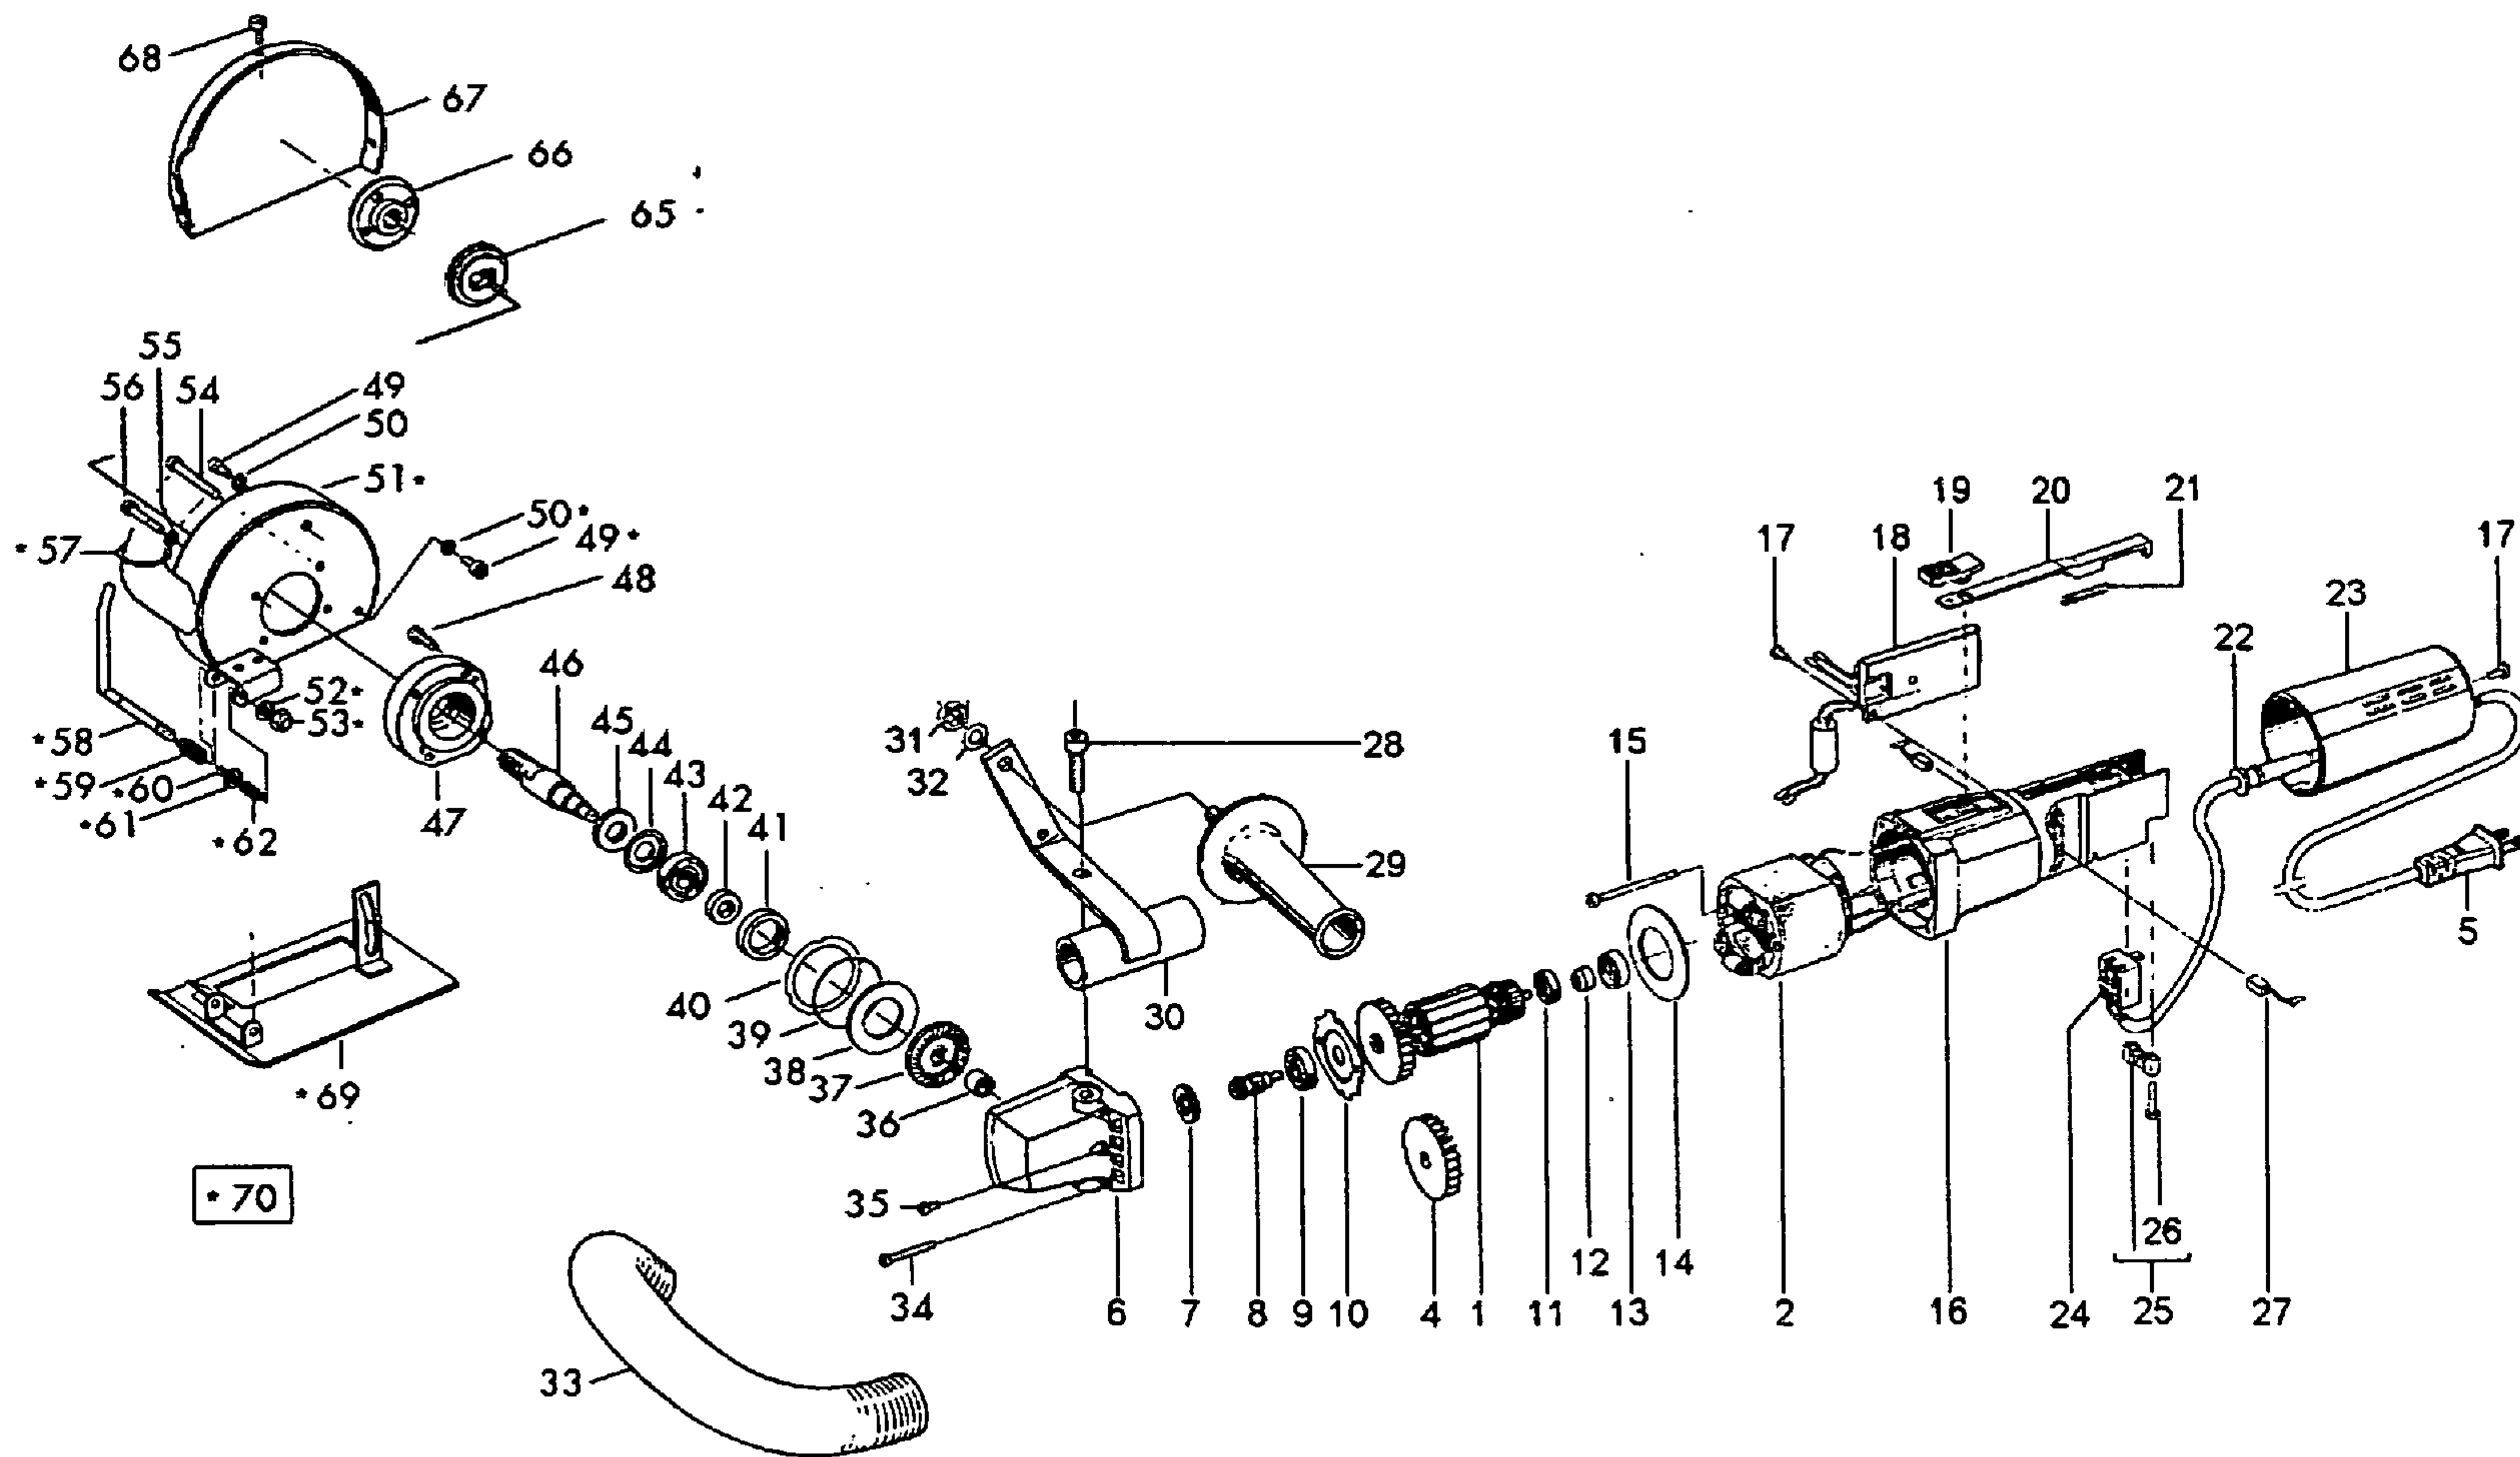

FLEX

DUSTLESS CONCRETE SAW

WARNING: Electrical repairs should only be attempted by trained repairmen. Contact the nearest Authorized Service Station.

F1509FR
120/USA

| Ref. No. | Part No. | Description | Ref. No. | Part No. | Description |
|----------|----------|---------------|----------|----------|-------------------|
| 1 | 241342 | Armature | 39 | 159204 | O-Ring |
| 2 | 293059 | Field | 40 | 257571 | Washer |
| 4 | 177644 | Fan | 41 | 250122 | Bushing |
| 5 | 218235 | Cord cpl. | 42 | 250121 | Bushing |
| 6 | 271365 | Gear Housing | 43 | 119482 | Ball Bearing |
| 7 | 256157 | Sealing Bush | 44 | 251828 | Sealing Ring |
| 8 | 201111 | Pinion | 45 | 257747 | Ring |
| 9 | 254442 | Bearing | 46 | 250117 | Gear Shaft |
| 10 | 269220 | Bearing Cover | 47 | 250119 | Cover |
| 11 | 254443 | Bearing | 48 | 192082 | Screw |
| 12 | 219983 | Magnet Ring | 49 | 107719 | Screw |
| 13 | 209139 | Bearing Ring | 50 | 105880 | Washer |
| 14 | 159247 | Air Guide | 51 | 252135 | Guard |
| 15 | 225347 | Screw | 52 | 254493 | Washer |
| 16 | 254379 | Motor Housing | 53 | 257715 | Nut |
| 17 | 195715 | Screw | 54 | 158674 | Screw |
| 18 | 251056 | Electronic | 55 | 100196 | Washer |
| 19 | 211451 | Control Lever | 56 | 101605 | Screw |
| 20 | 225304 | Control Rods | 57 | 254323 | O-Ring |
| 21 | 195820 | Spring | 58 | 257550 | Bolt |
| 22 | 215848 | Cable Sleeve | 59 | 257551 | Spring |
| 23 | 334804 | Cover | 60 | 240087 | Safety Washer |
| 24 | 251331 | Switch | 61 | 254493 | Washer |
| 25 | 215074 | Cable Clamp | 62 | 257714 | Tensioning Spring |
| 26 | 213373 | Screw | 65 | 132322 | Inner Flansch |
| 27 | 250816 | Brush | 66 | 132330 | Clamping Nut |
| 28 | 251614 | Screw | 67 | 252109 | Cover |
| 29 | 253433 | Side Handle | 68 | 229105 | Screw |
| 30 | 252077 | Handle | 69 | 255286 | Ground Plate |
| 31 | 251472 | Nut | 70 | 257716 | Guard cpl. |
| 32 | 192929 | Washer | ** | 255691 | Grease |
| 33 | 253678 | Hose | ** | 100110 | Pin Spanner |
| 34 | 195693 | Screw | ** | 106461 | Fork Spanner |
| 35 | 258573 | Screw | ** | 228974 | Hexagon Key |
| 36 | 159271 | Bearing | ** | 252188 | Cable Clip |
| 37 | 258725 | Bevel Wheel | ** | | NOT SHOWN |
| 38 | 159212 | Spring Washer | | | |